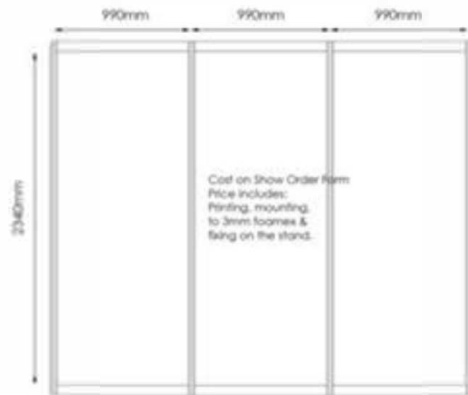

Graphics packages from just £65m2

SHELL SCHEME GRAPHICS

INDIVIDUAL GRAPHIC PANELS

Please note if having this option and running graphics across multiple panels, please allow 40mm for the metal posts between each panel.

Create and provide artwork for each individual panel.

Panel Actual size: W=970mm H=2340mm
Panel Visible size: W=950mm H=2340mm

Furniture available from just £75 and some fantastic package offers

1 X DSW Table
TB69