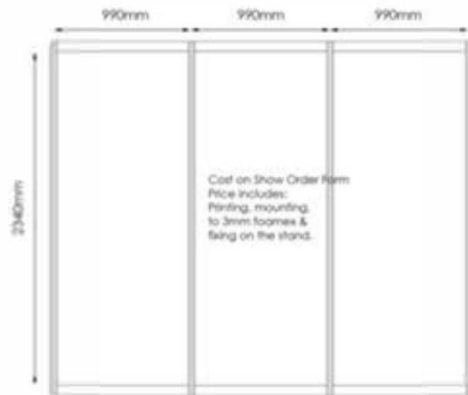

**Graphics packages from just £65m2**

**SHELL SCHEME GRAPHICS**

**INDIVIDUAL GRAPHIC PANELS**

Please note if having this option and running graphics across multiple panels, please allow 40mm for the metal posts between each panel.

Create and provide artwork for each individual panel.

Panel Actual size: W=970mm H=2340mm  
Panel Visible size: W=950mm H=2340mm

**Furniture available from just £75 and some fantastic package offers**

1 X DSW Table  
TB69