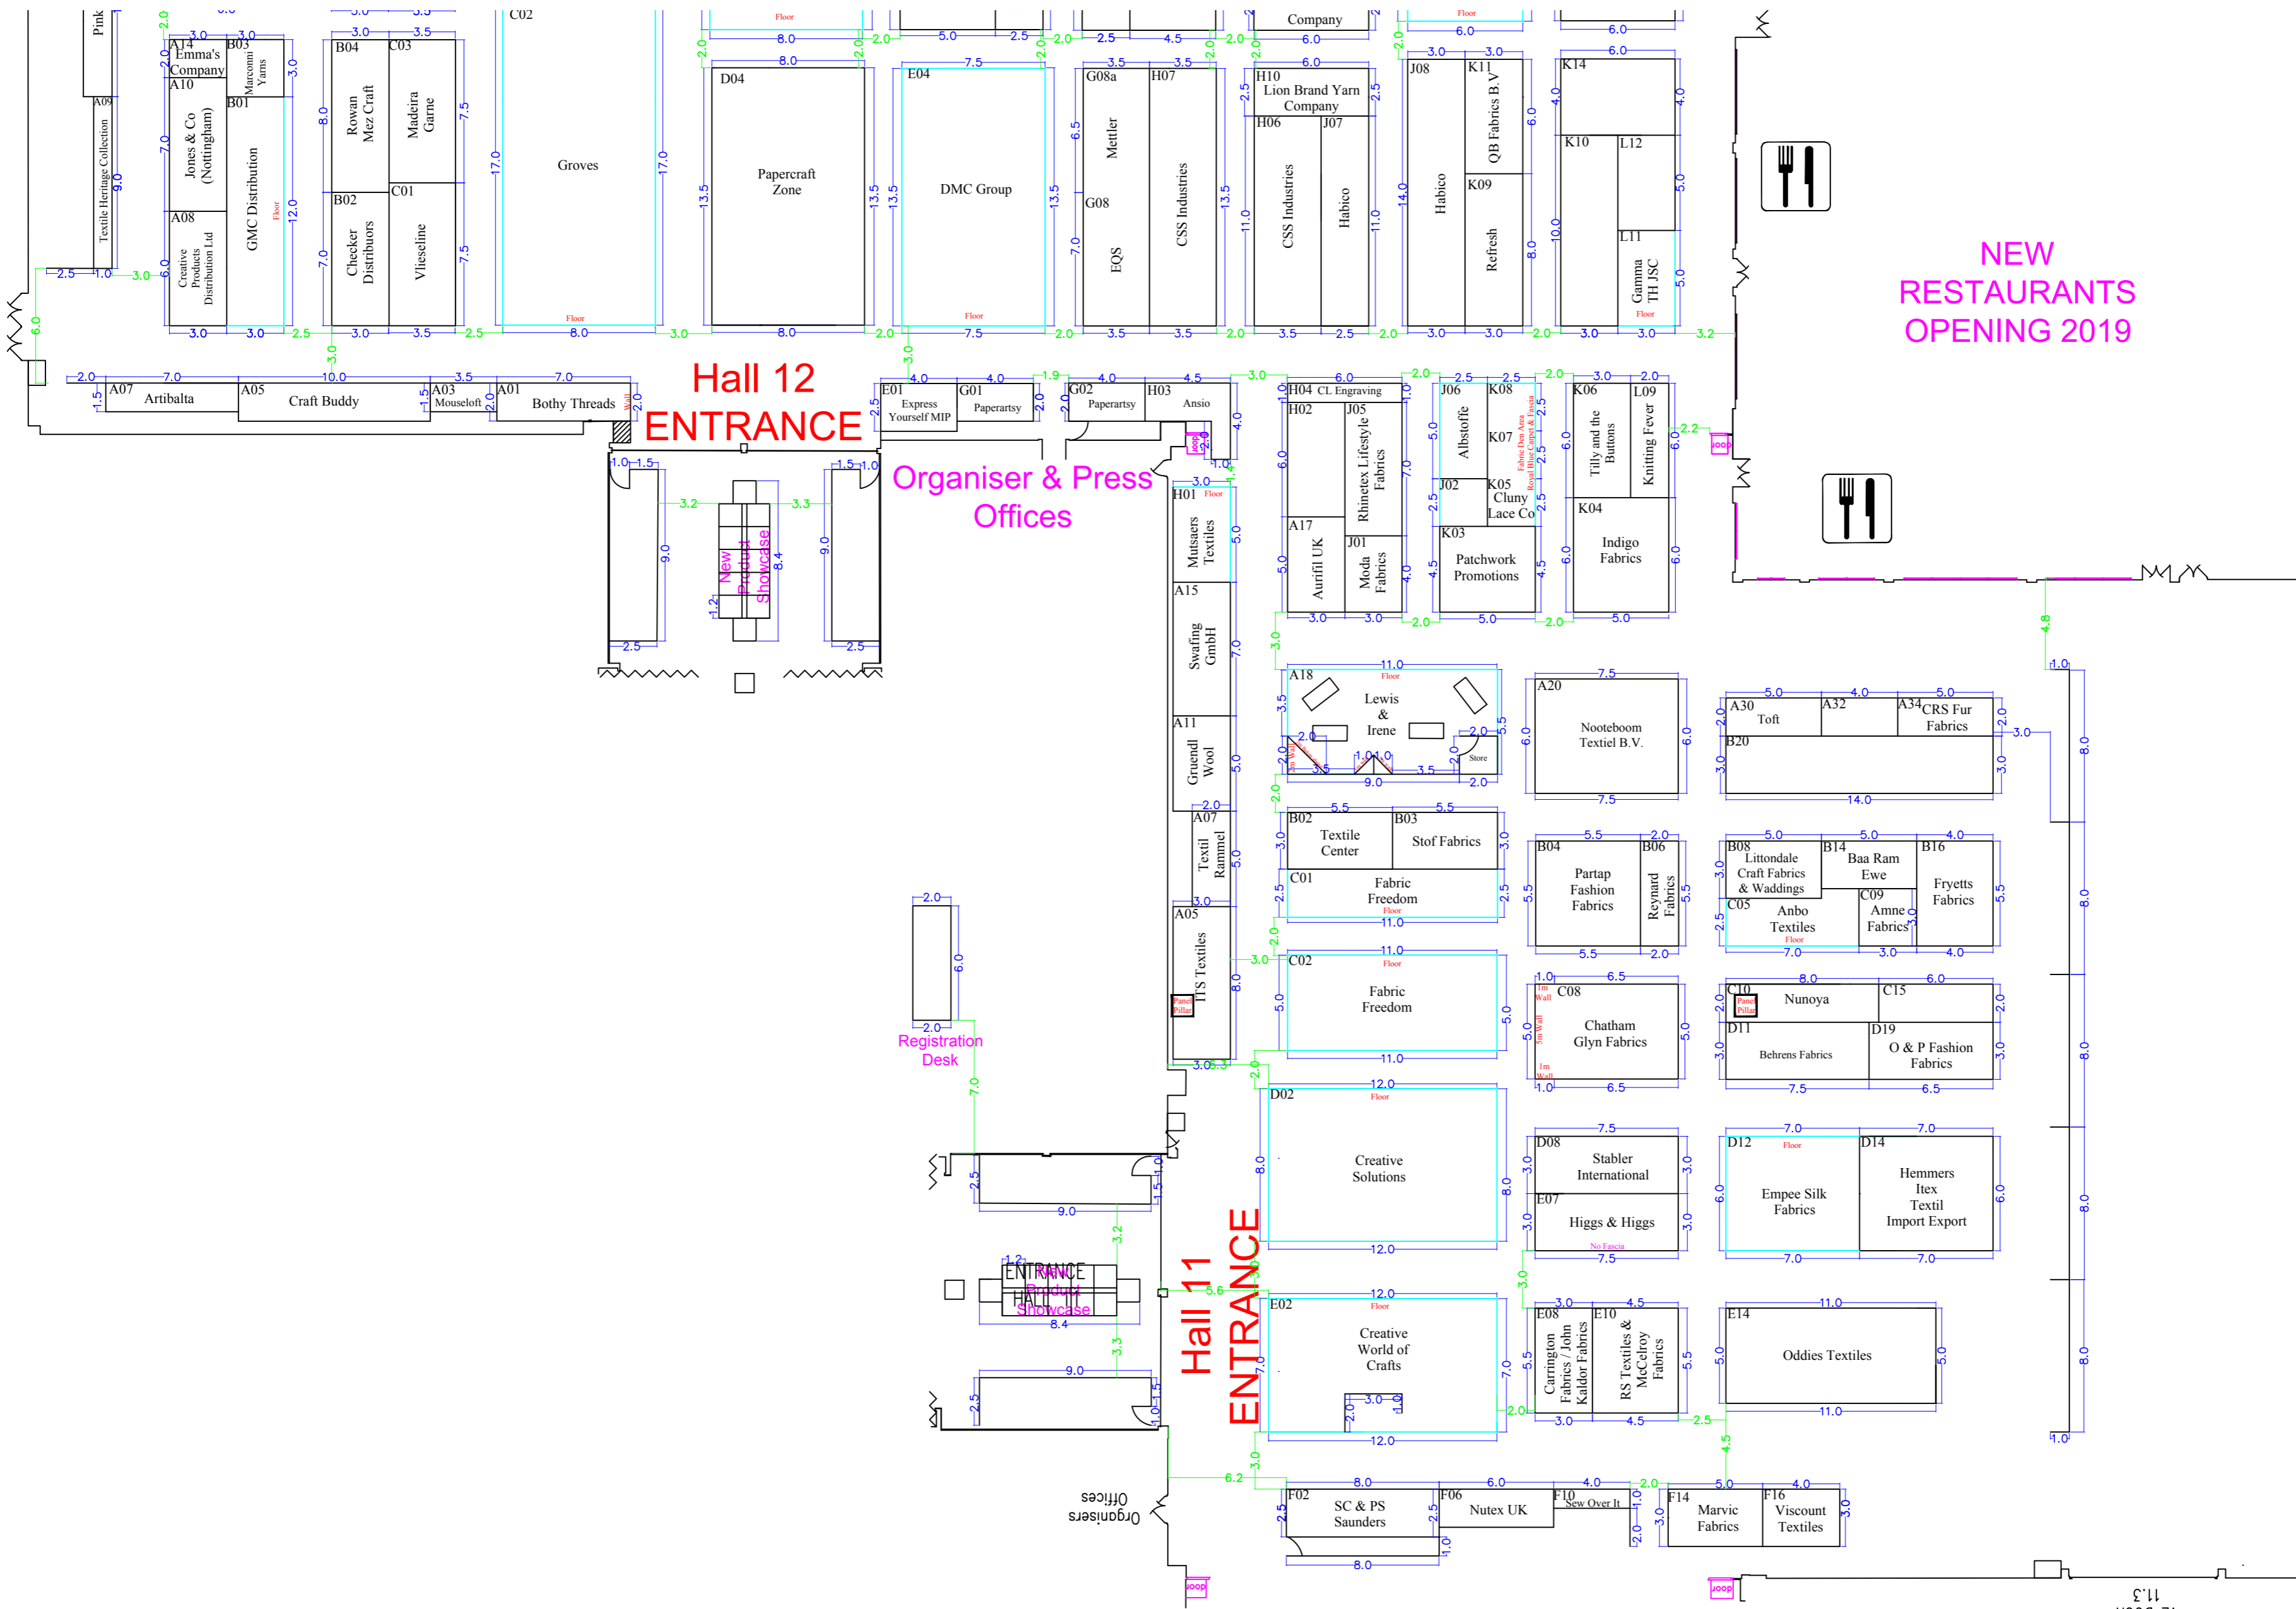

Scale: 1:200

Drawing Name:

SS19

Drawing No:

1.5

Drawing Date:

02/01/2019

Show Contact:

Dominic Fleming

Legend:

General Notes: