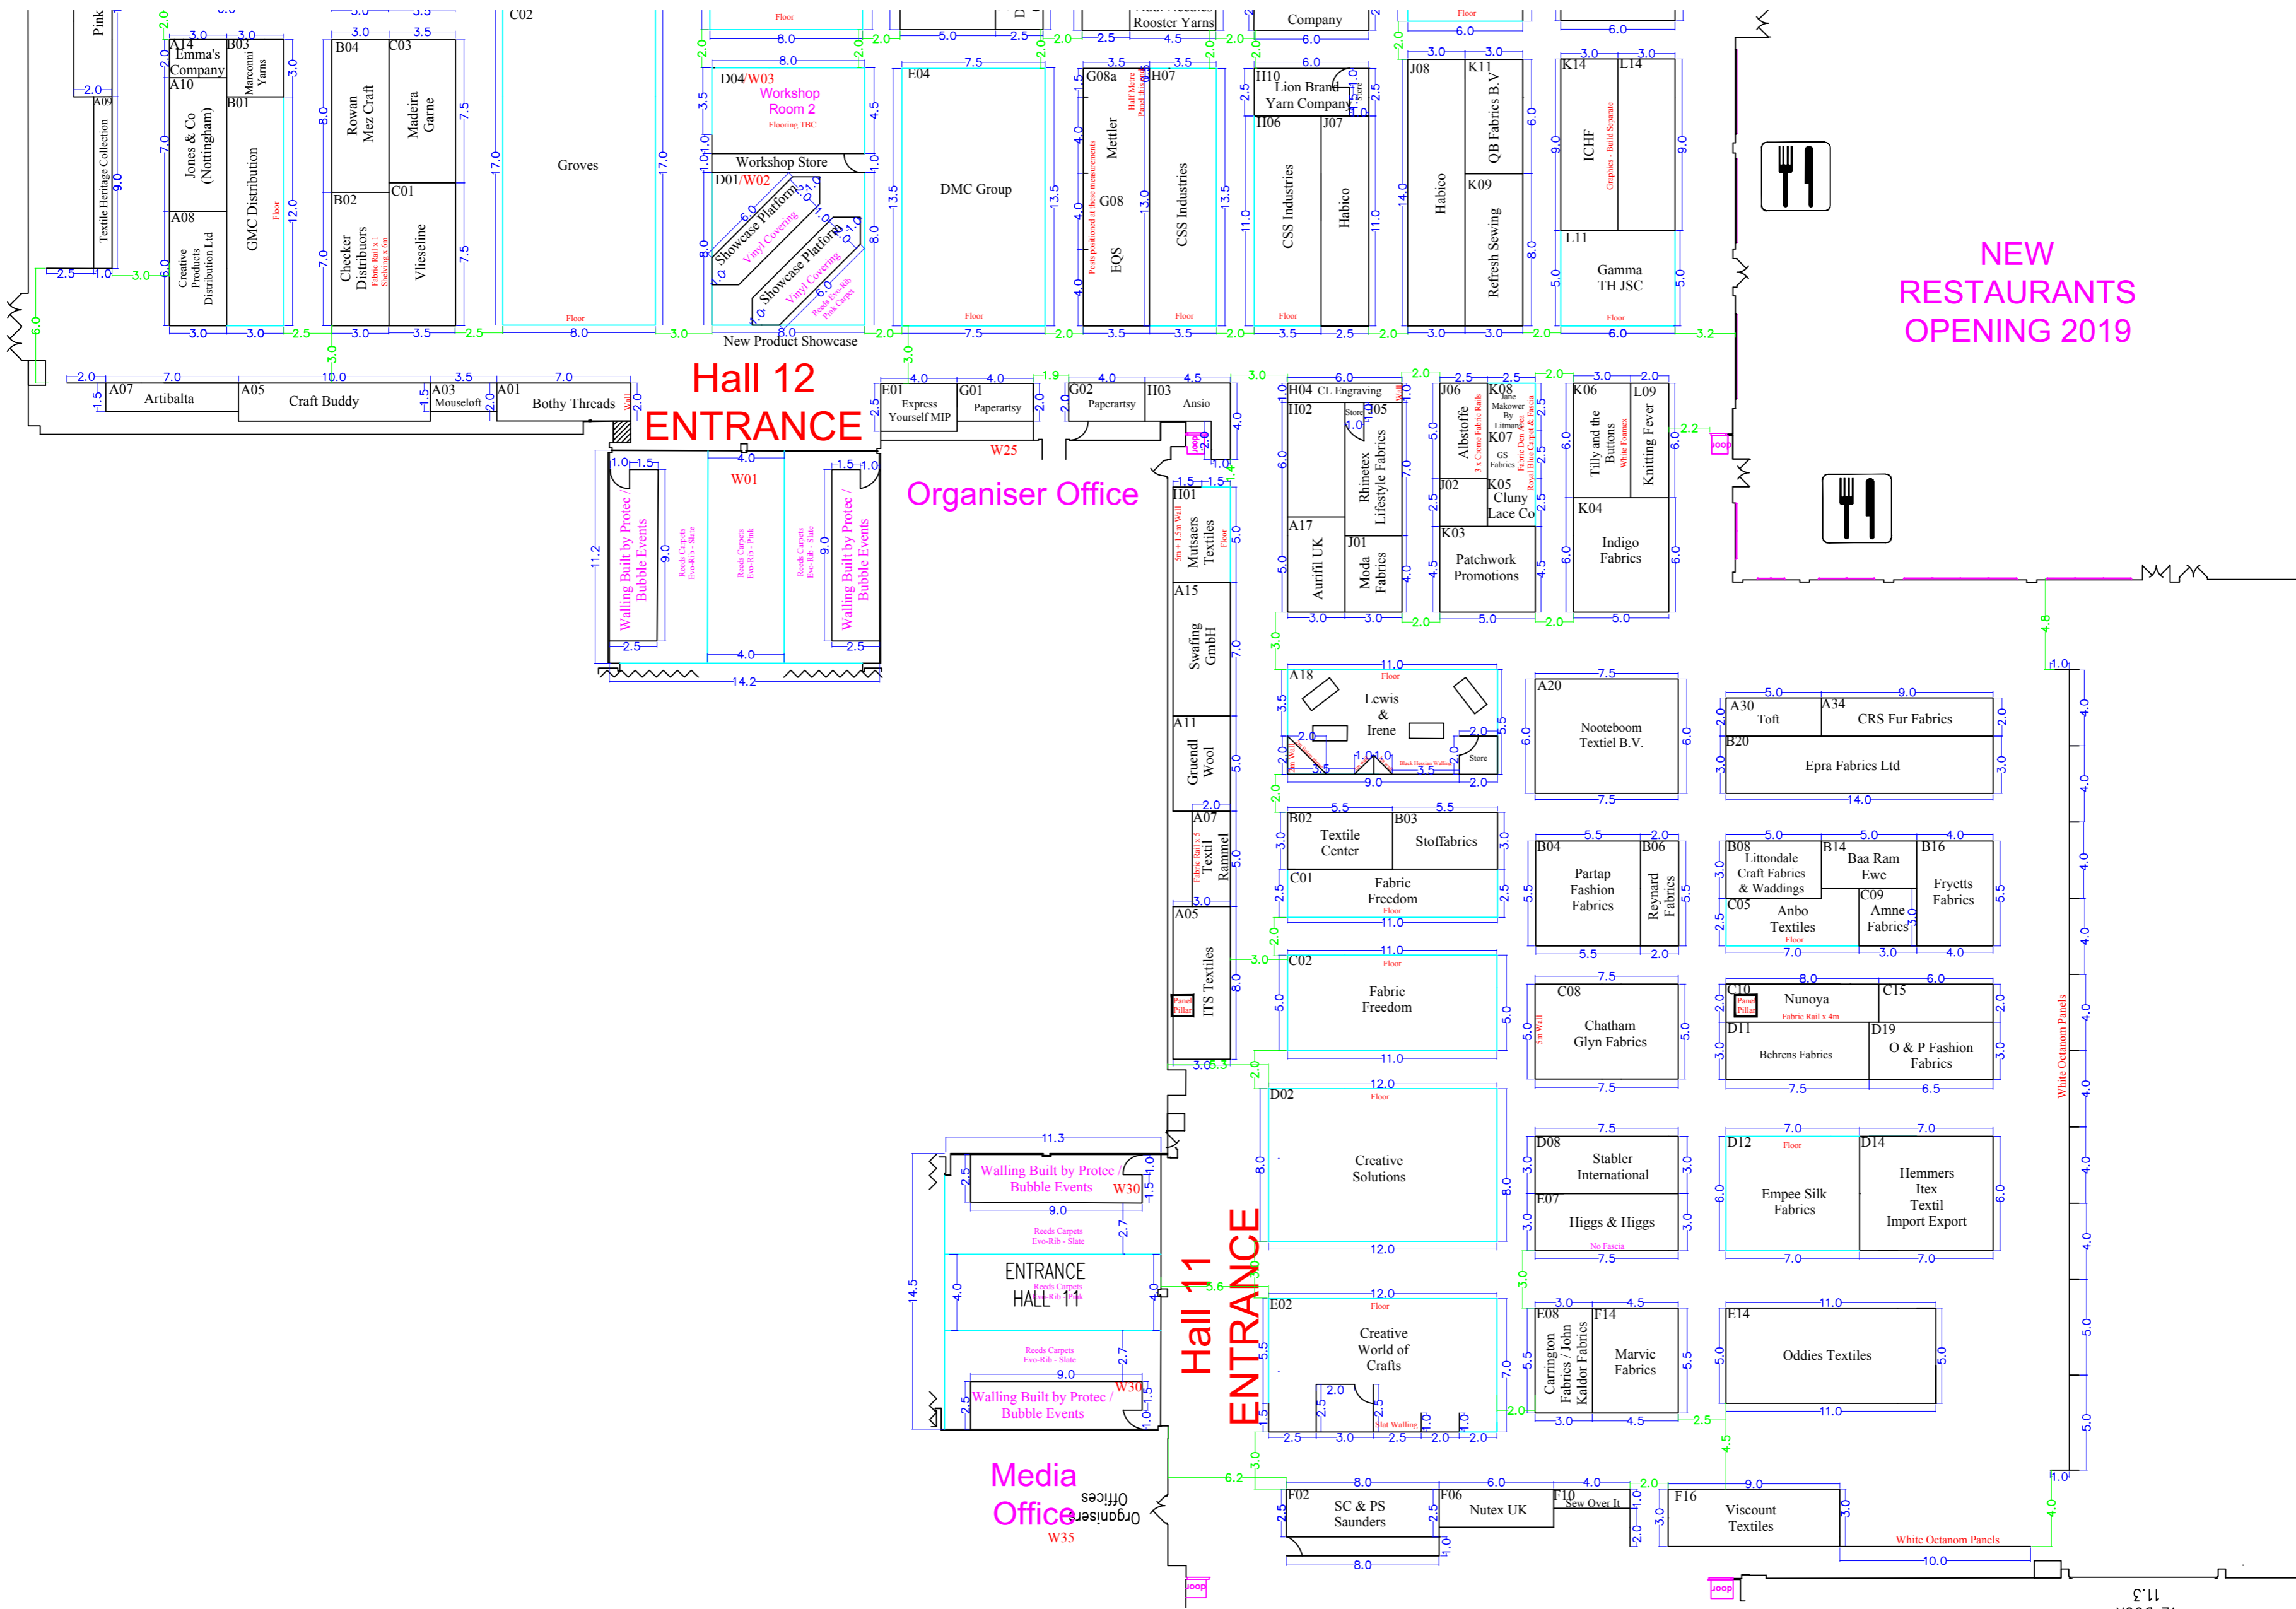

Scale: 1:200

Drawing Name:

SS19

Drawing No:

1.5

Drawing Date:

01/02/2019

Show Contact:

Dominic Fleming

Legend:

General Notes: