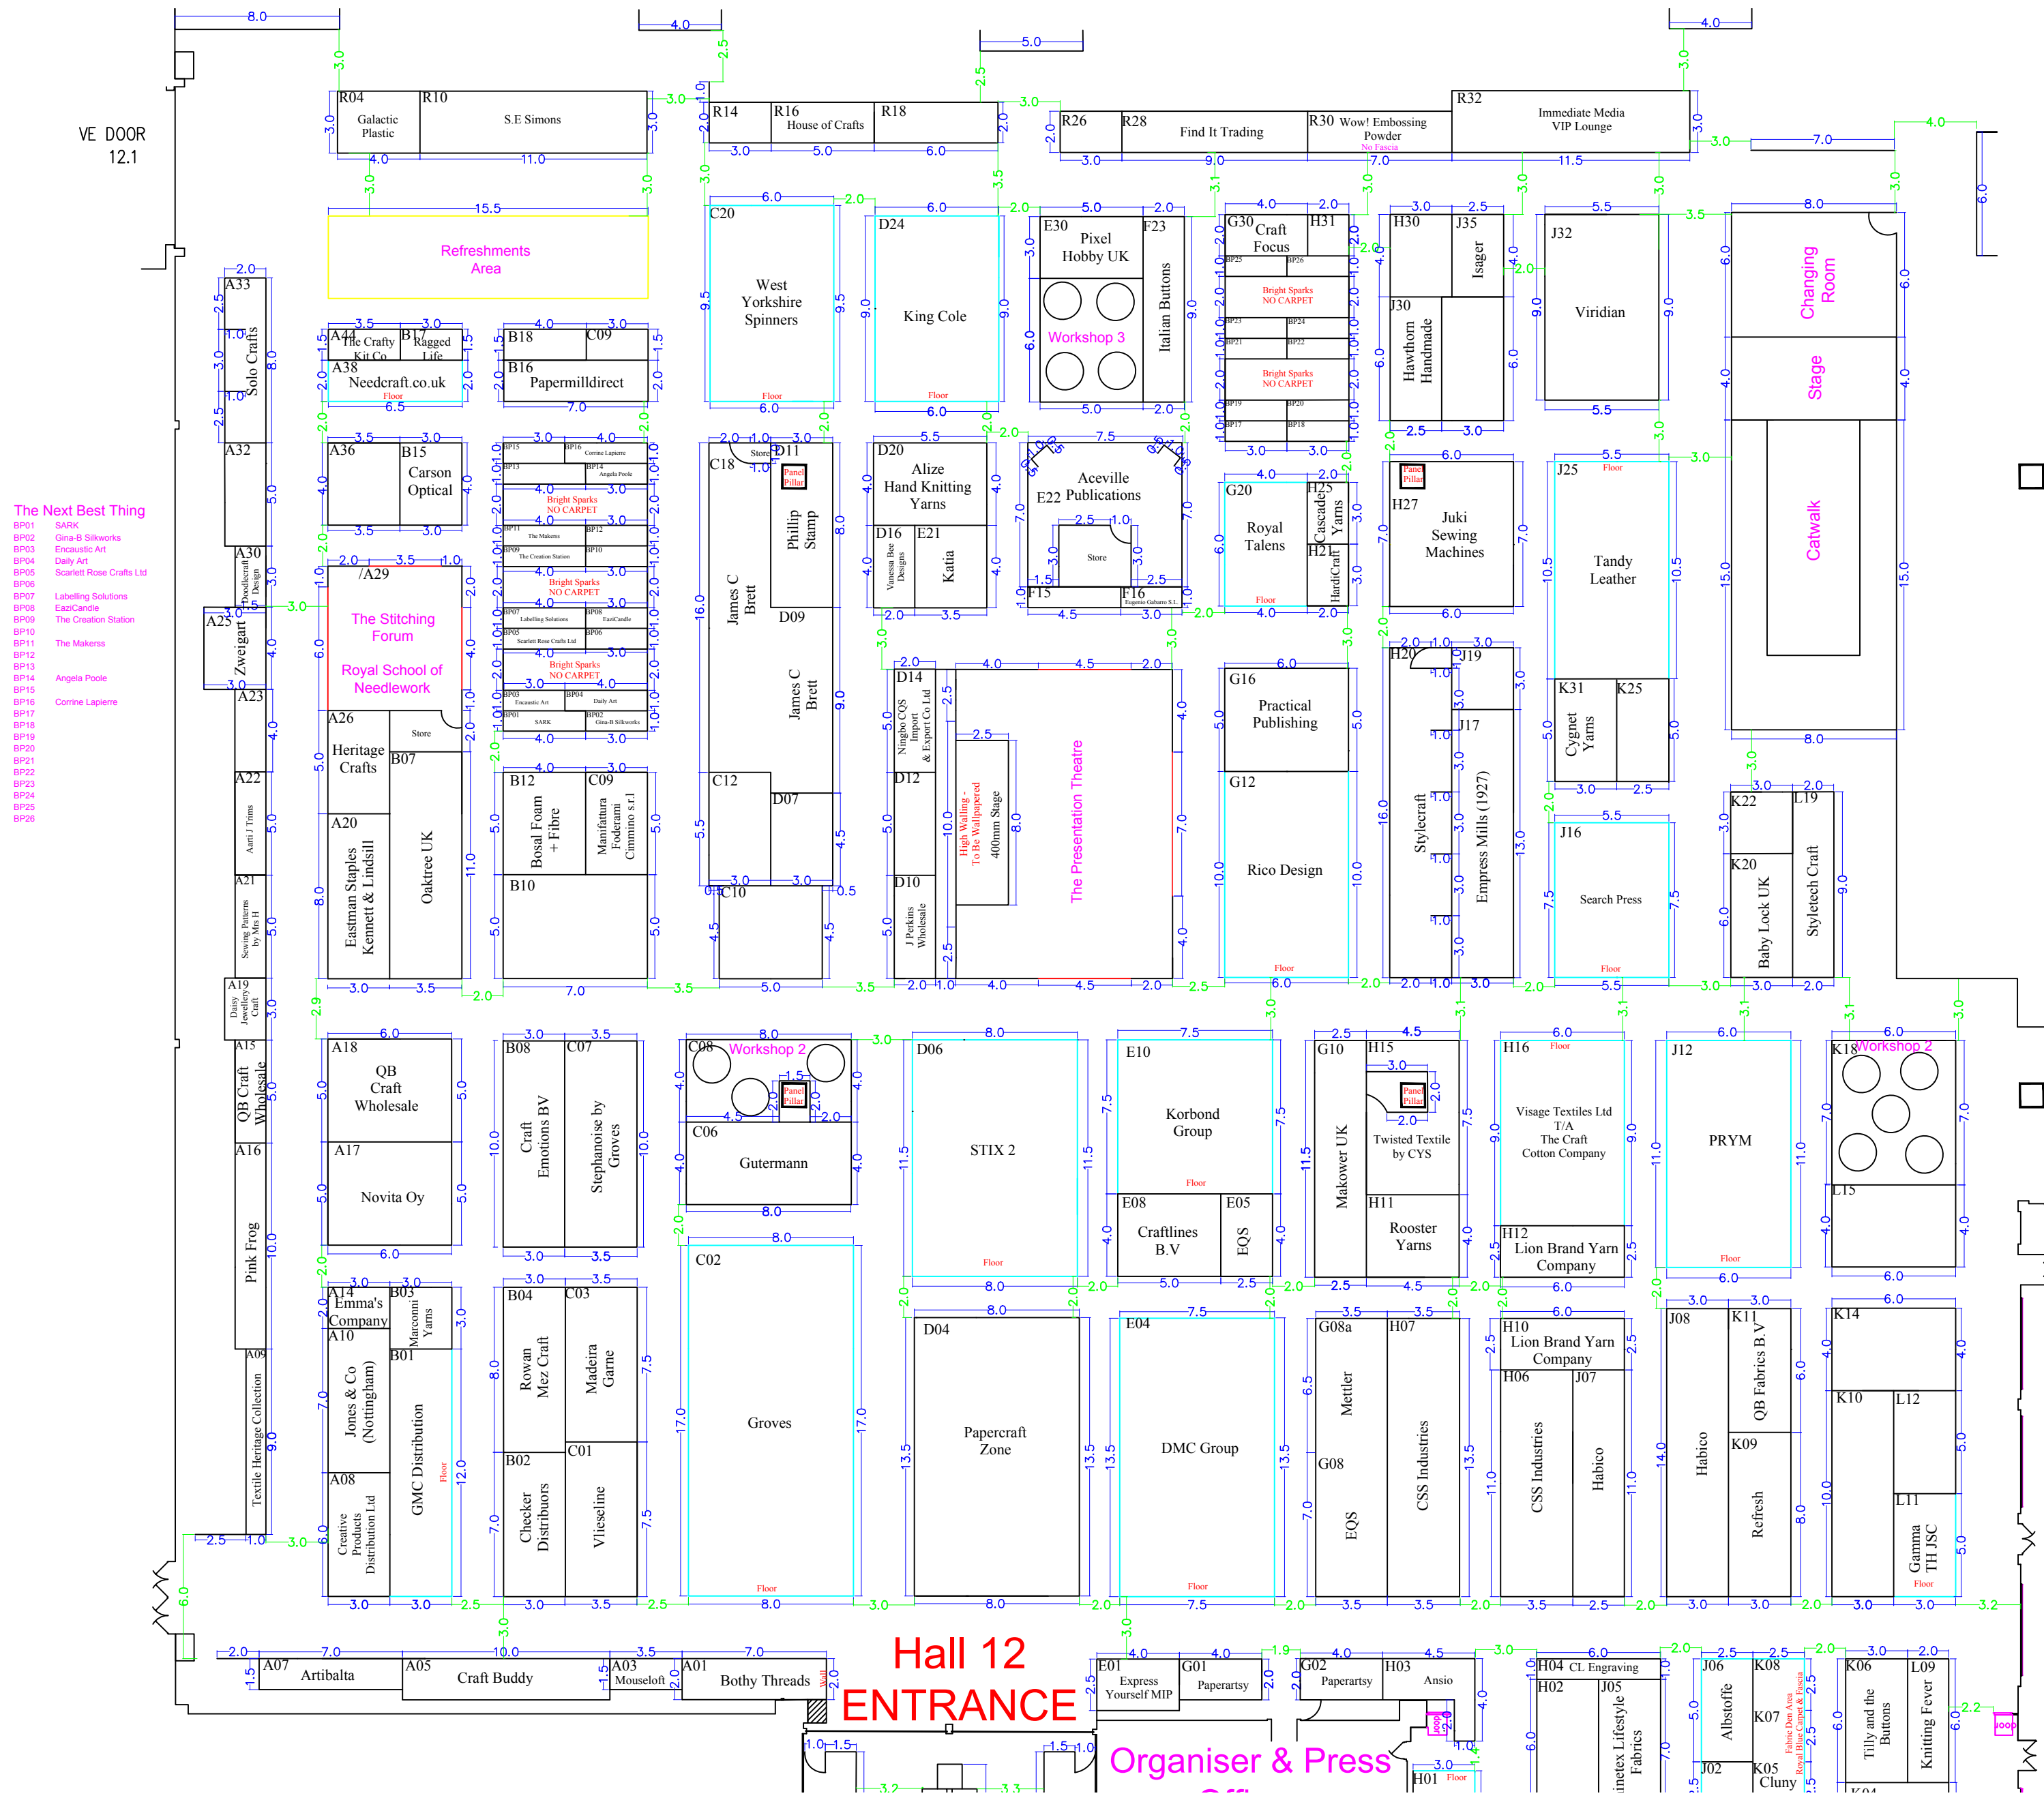

Scale: 1:5

Drawing Name:

SS18

Drawing No:

1.2

Drawing Date:

02/01/2019

Show Contact:

Dominic Fleming

Legend:

- The Next Best Thing**
- BP01 SANK
 - BP02 Gira-B-Silworks
 - BP03 Encoustic Art
 - BP04 Daily Art
 - BP05 Scarlet Rose Crafts Ltd
 - BP06
 - BP07 Labelling Solutions
 - BP08 EaziCandle
 - BP09 The Creation Station
 - BP10
 - BP11 The Makers
 - BP12
 - BP13 Angeta Poole
 - BP14
 - BP15 Corine Lapiere
 - BP16
 - BP17
 - BP18
 - BP19
 - BP20
 - BP21
 - BP22
 - BP23
 - BP24
 - BP25
 - BP26

Hall 12
ENTRANCE

Organiser & Press

General Notes: