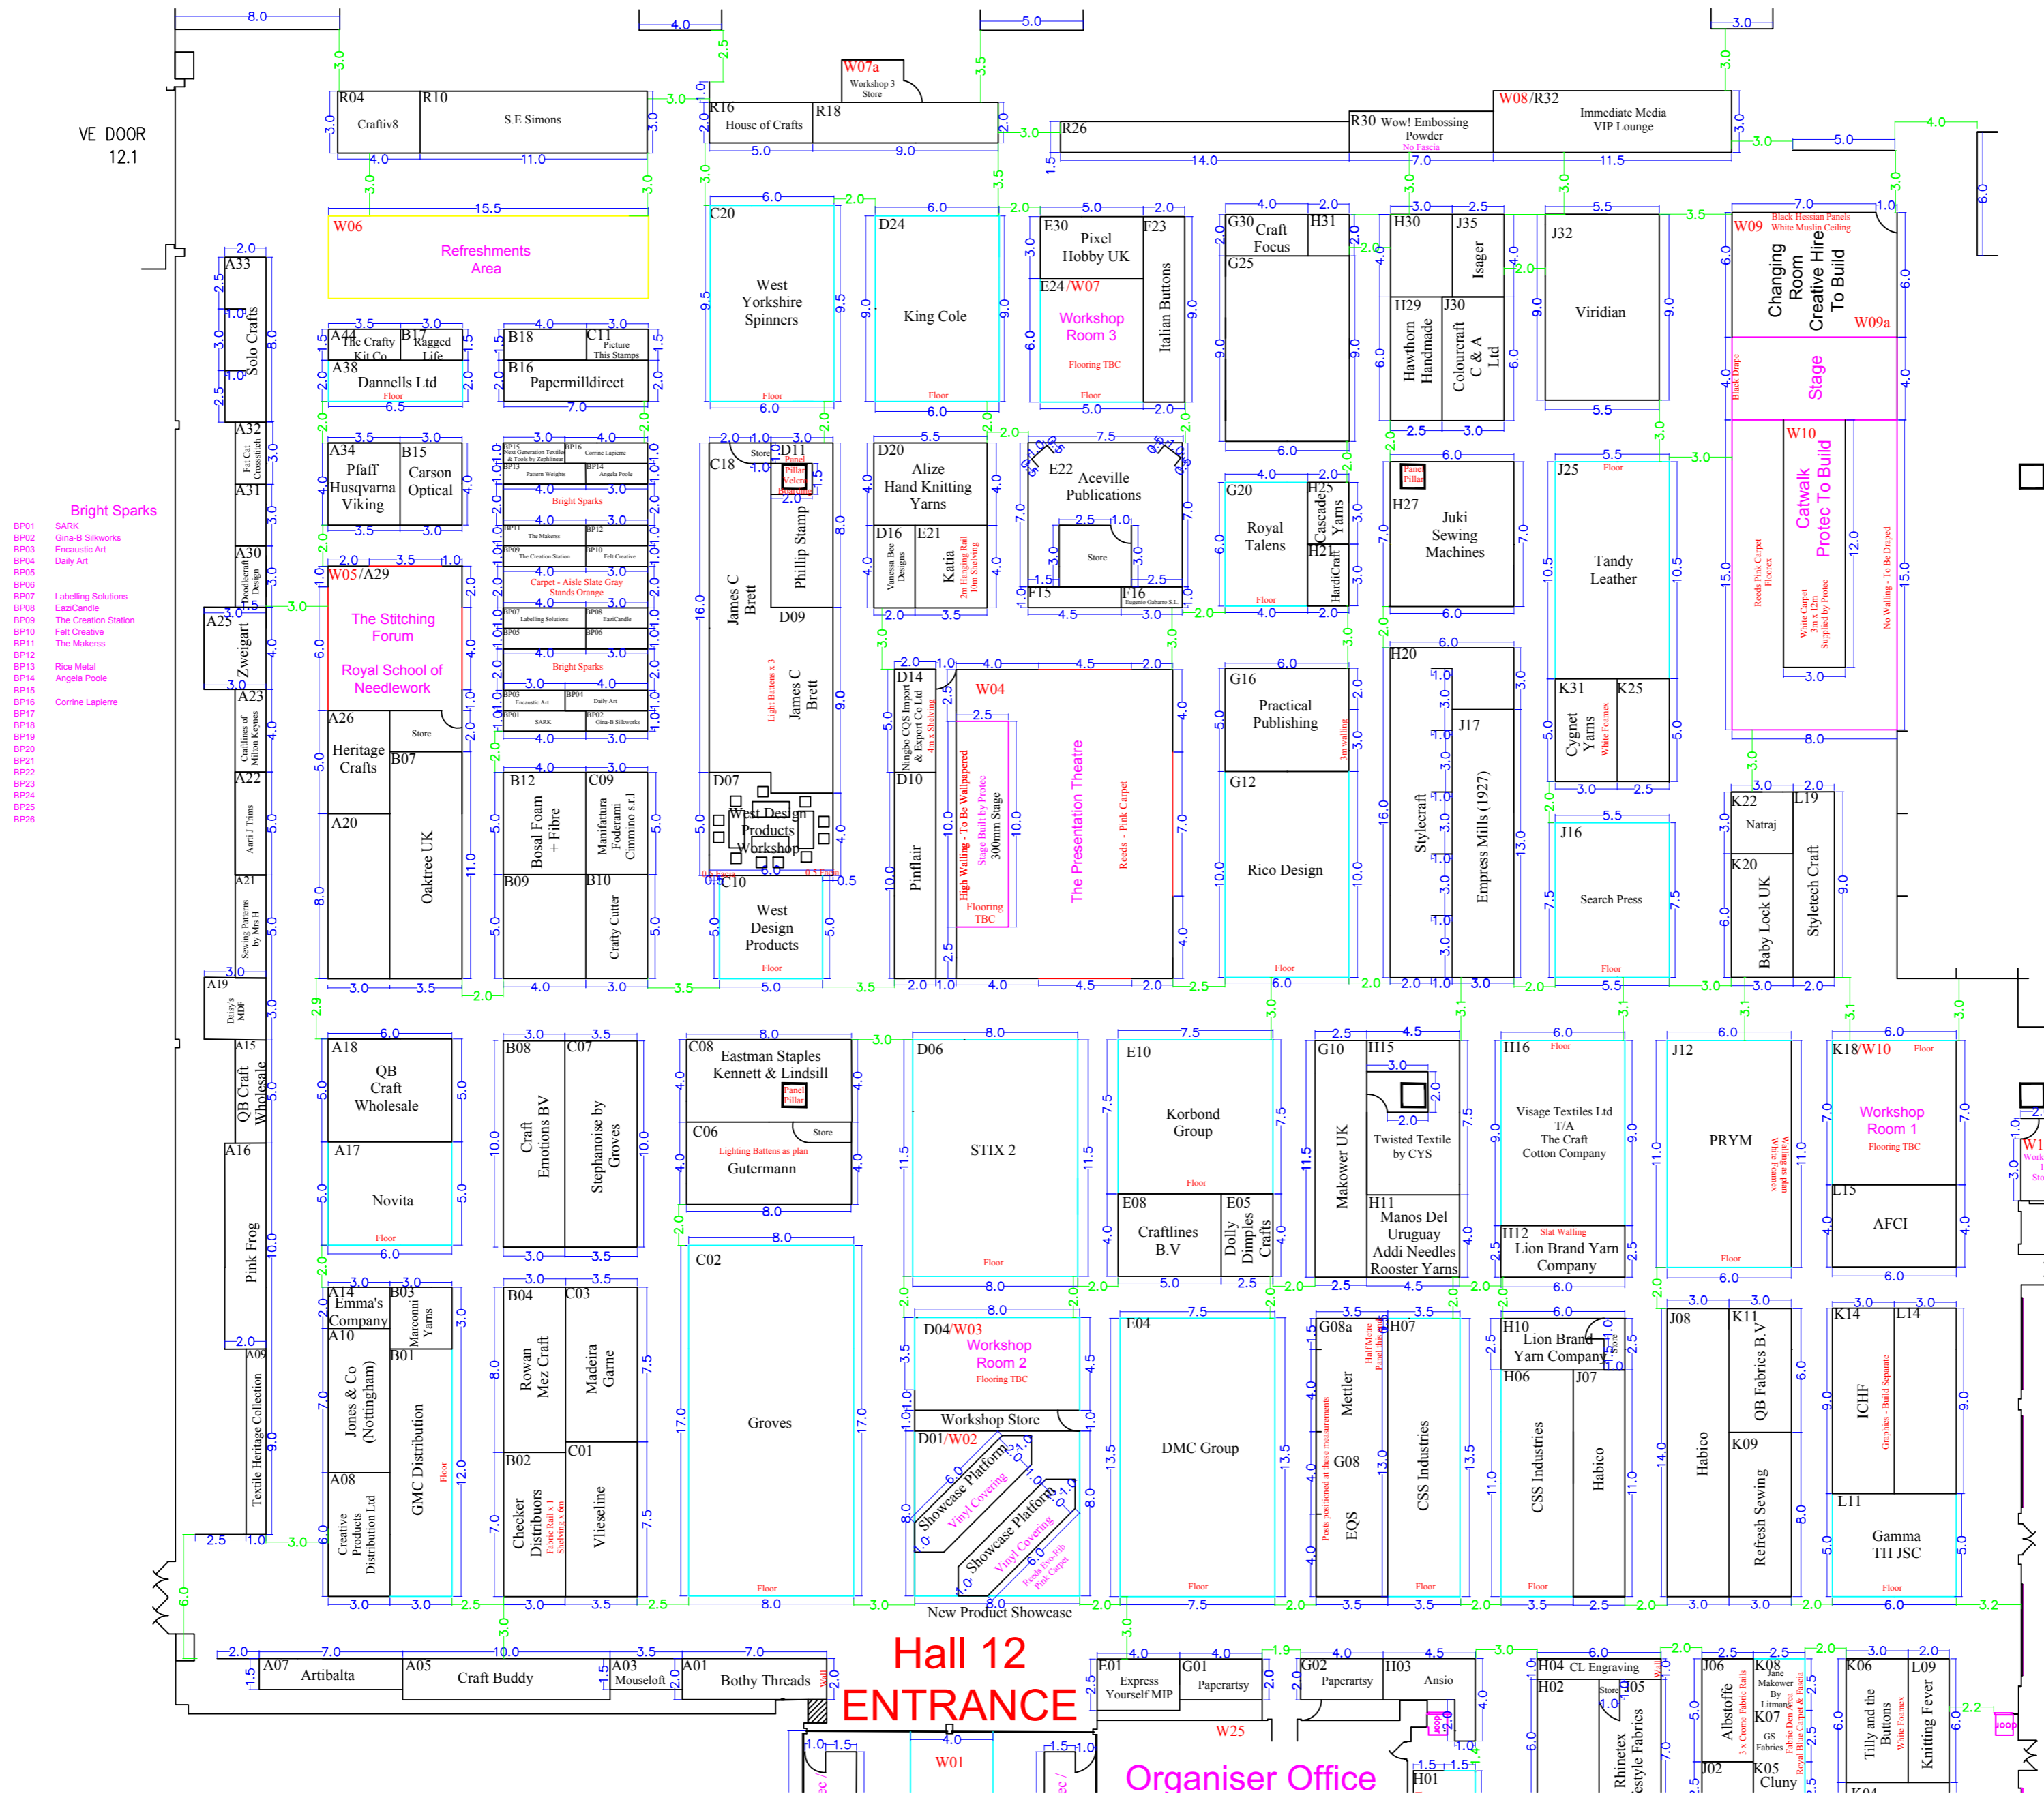

Scale: 1:5

Drawing Name:

SS18

Drawing No:

1.2

Drawing Date:

01/02/2019

Show Contact:

Dominic Fleming

Legend:

- Bright Sparks**
- BP01 SARK
 - BP02 Gina-B Silworks
 - BP03 Encoustic Art
 - BP04 Daily Art
 - BP05
 - BP06
 - BP07 Labelling Solutions
 - BP08 EaziCandle
 - BP09 The Creation Station
 - BP10 Felt Creative
 - BP11 The Makers
 - BP12 Rice Metal
 - BP13 Angela Poole
 - BP14 Corina Lapiere
 - BP15
 - BP16
 - BP17
 - BP18
 - BP19
 - BP20
 - BP21
 - BP22
 - BP23
 - BP24
 - BP25
 - BP26